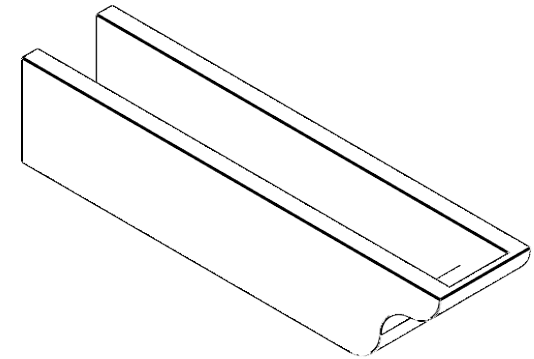

ITEM NUMBER: RFTURO060X06000X28000X006CAR00RCPR

6"W X 6"H X 28"L TIMBERTHANE ROUGH CEDAR CARMEL FAUX WOOD OPEN RAFTER TAIL, 6"L END, PRIMED TAN

28"

SIDE PROFILE

FRONT PROFILE

ISOMETRIC

GENERATED DATE : 03/02/2023

EKENA MILLWORK
2300 WEST MAIN ST.
CLARKSVILLE, TX 75426
TOLL FREE: 866-607-0453
WWW.EKENAMILLWORK.COM

NOTES

1. INSTALLATION TO BE COMPLETED IN ACCORDANCE WITH MANUFACTURER'S SPECIFICATIONS.
2. DRAWING MAY NOT BE TO SCALE
3. THIS DRAWING IS INTENDED FOR DESIGN AND PLANNING PURPOSES ONLY.
4. ALL INFORMATION CONTAINED HEREIN WAS CURRENT AT THE TIME OF DEVELOPMENT BUT MUST BE REVIEWED AND APPROVED BY THE PRODUCT MANUFACTURER TO BE CONSIDERED ACCURATE.
5. TIMBERTHANE ARCHITECTURAL PRODUCTS ARE MADE FROM HIGH DENSITY URETHANE AND COME FACTORY PRIMED