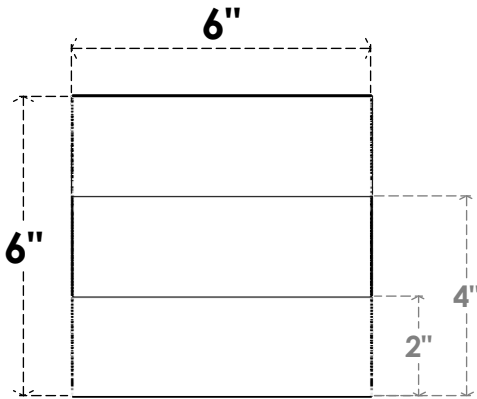

ITEM NUMBER: RFTURO060X06000X28000X006CAR00RCPR

6"W X 6"H X 28"L TIMBERTHANE ROUGH CEDAR CARMEL FAUX WOOD OPEN RAFTER TAIL, 6"L END, PRIMED TAN

28"

SIDE PROFILE

FRONT PROFILE

ISOMETRIC

GENERATED DATE : 03/02/2023