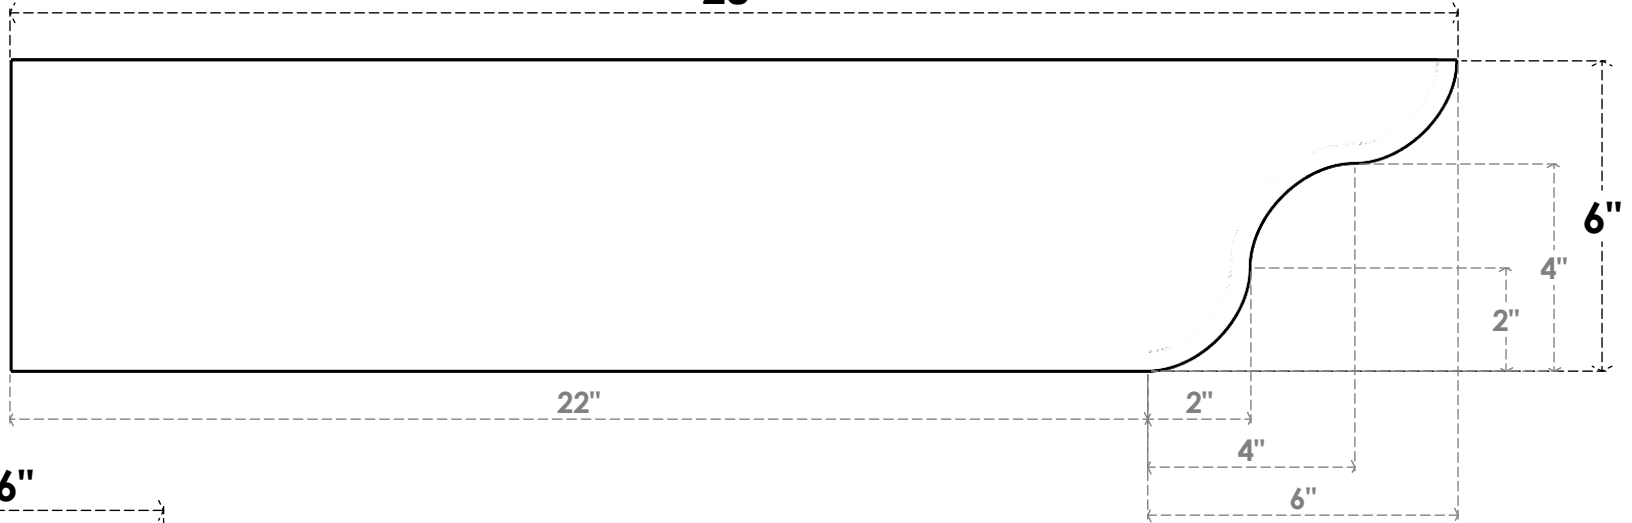

ITEM NUMBER: RFTURO060X06000X28000X006CAR00RCPR

6"W X 6"H X 28"L TIMBERTHANE ROUGH CEDAR CARMEL FAUX WOOD OPEN RAFTER TAIL, 6"L END, PRIMED TAN

28"

SIDE PROFILE

FRONT PROFILE

ISOMETRIC

GENERATED DATE : 03/02/2023